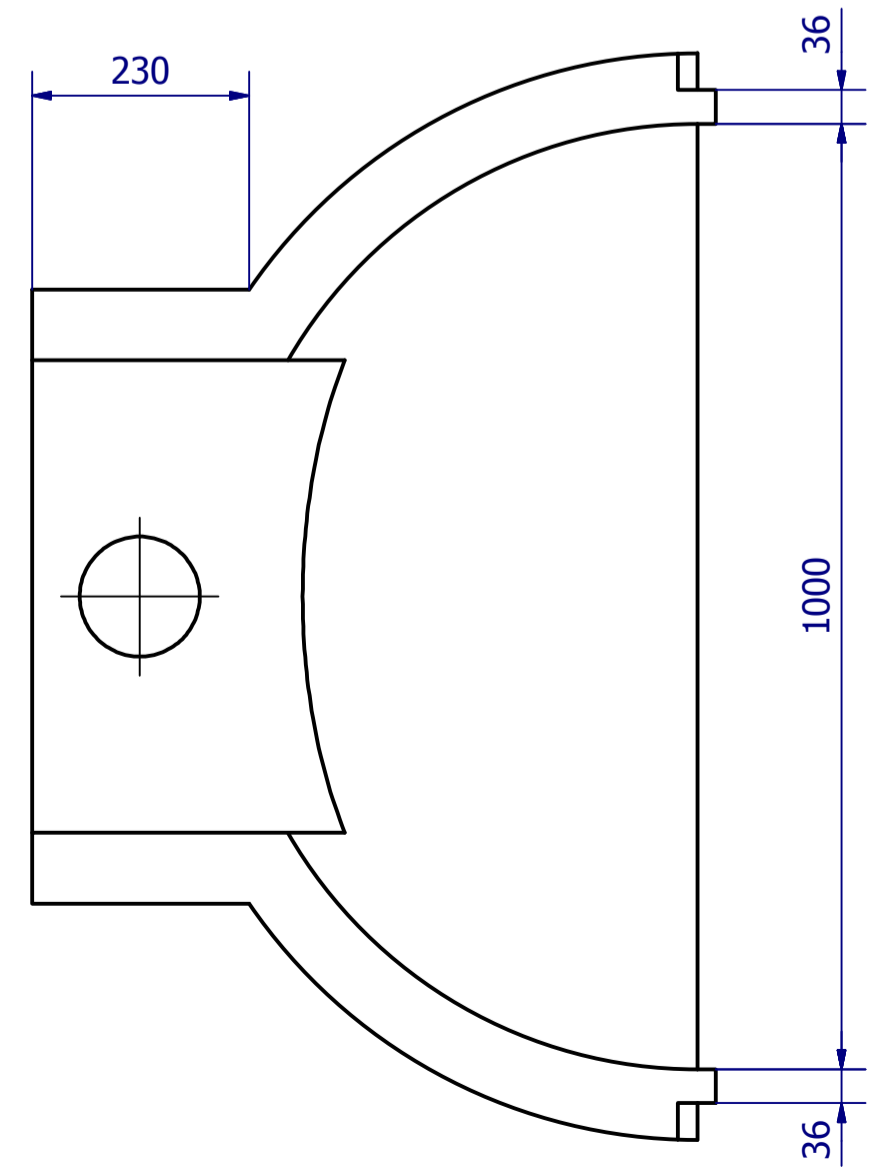

G (1:2)
DETAIL OF DOG LEG JOINT

NOT APPROVED
NOT FOR MANUFACTURE

F (1:5)

E

E (1:3)

DRAWN D.Walker	14-03-2017			
CHECKED		TITLE		
QA		Large Pizza Oven Assembly		
MFG				
APPROVED				
		SIZE A1	DWG NO Large Pizza Oven 001	REV A
		SCALE 1:8	SHEET 3 OF 6	

134 kg

G (1 : 2)
DETAIL OF DOG LEG JOINT

H (1 : 4)

NOT APPROVED
NOT FOR MANUFACTURE

DRAWN D.Walker	14-03-2017	TITLE	
CHECKED		Large Pizza Oven Assembly	
QA		SIZE	DWG NO
MFG		A2	Large Pizza Oven 001
APPROVED		SCALE	REV
		1 : 6	