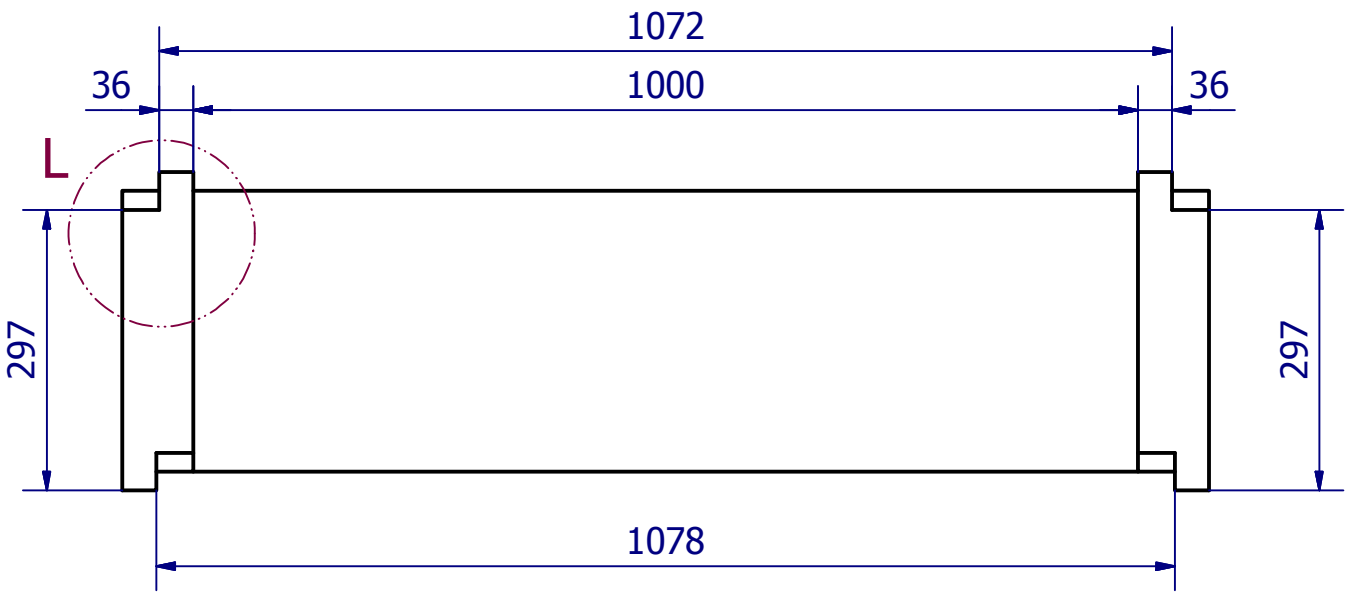

122 kg

NOT APPROVED
NOT FOR MANUFACTURE

L (1 : 4)

450
(5mm WALL REDUCTION THIS HEIGHT)

DETAIL OF DOG
LEG JOINT

SHEET 5 OF 6

63 kg

DRAWN D.Walker		14-03-2017		TITLE Large Pizza Oven Assembly	
CHECKED					
QA					
MFG					
APPROVED				SIZE A3	DWG NO Large Pizza Oven 001
		SCALE 1 : 8		REV	
				SHEET 5 OF 6	