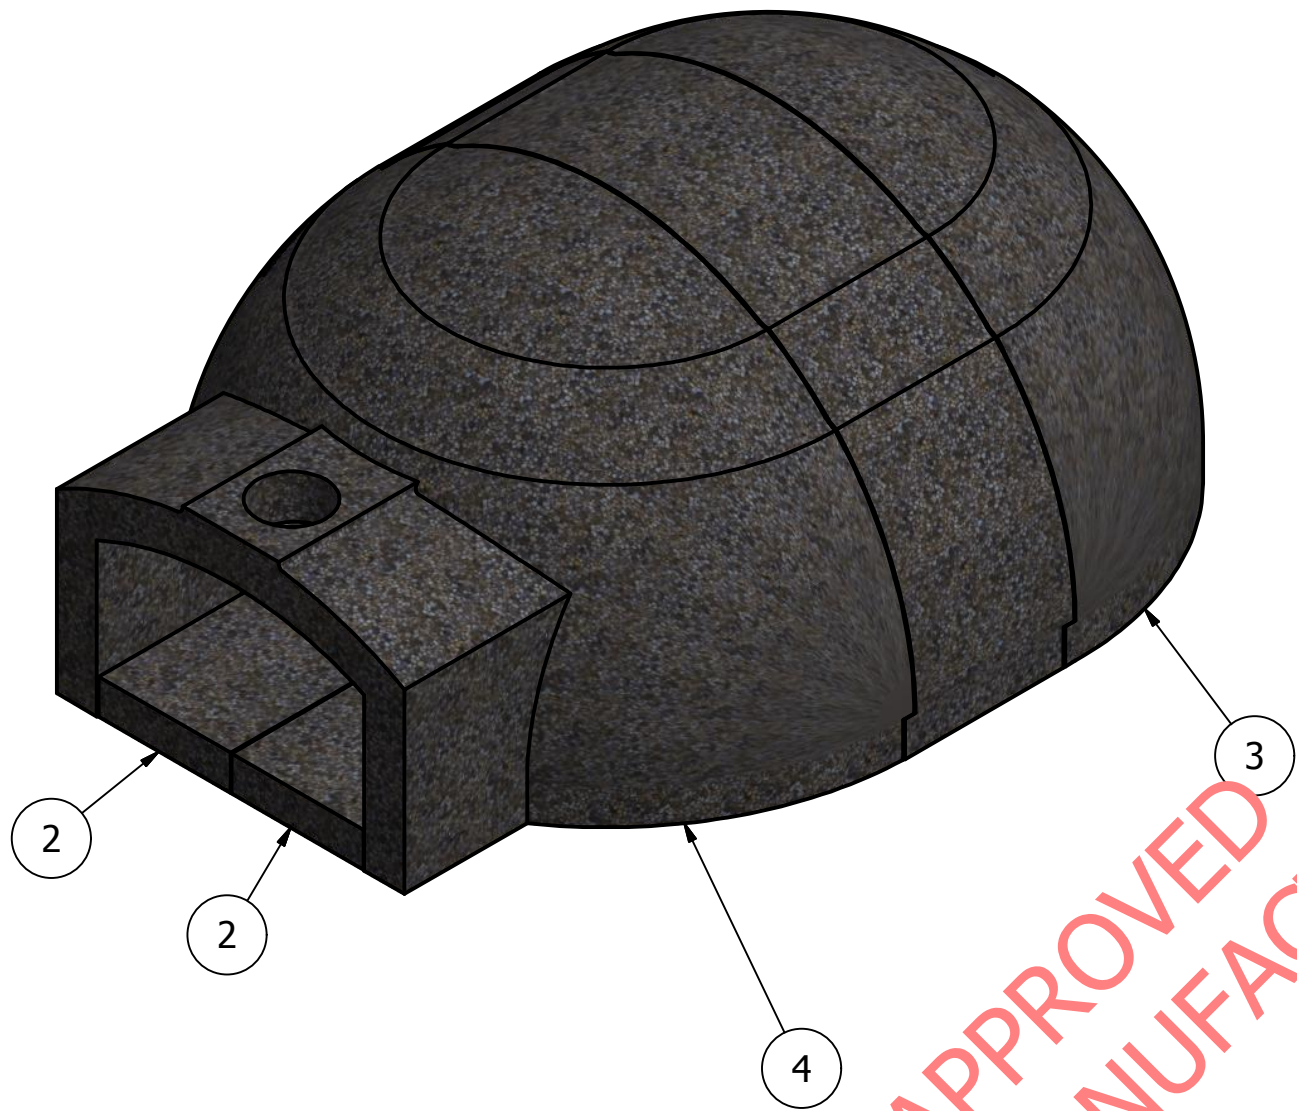

PARTS LIST			
ITEM	QTY	PART NUMBER	DESCRIPTION
1	2	Base001	
2	2	Base002	
3	1	Dome Back001	
4	1	Dome Front001	
5	1	Centre Extension001	Centre Extension
6	1	Centre Base001	Centre Base

NOT APPROVED
NOT FOR MANUFACTURE

446 kg

SHEET 6 OF 6

DRAWN D.Walker		14-03-2017		TITLE Large Pizza Oven Assembly	
CHECKED					
QA					
MFG					
APPROVED				SIZE A3	DWG NO Large Pizza Oven 001
				SCALE 1 / 10	REV
				SHEET 6 OF 6