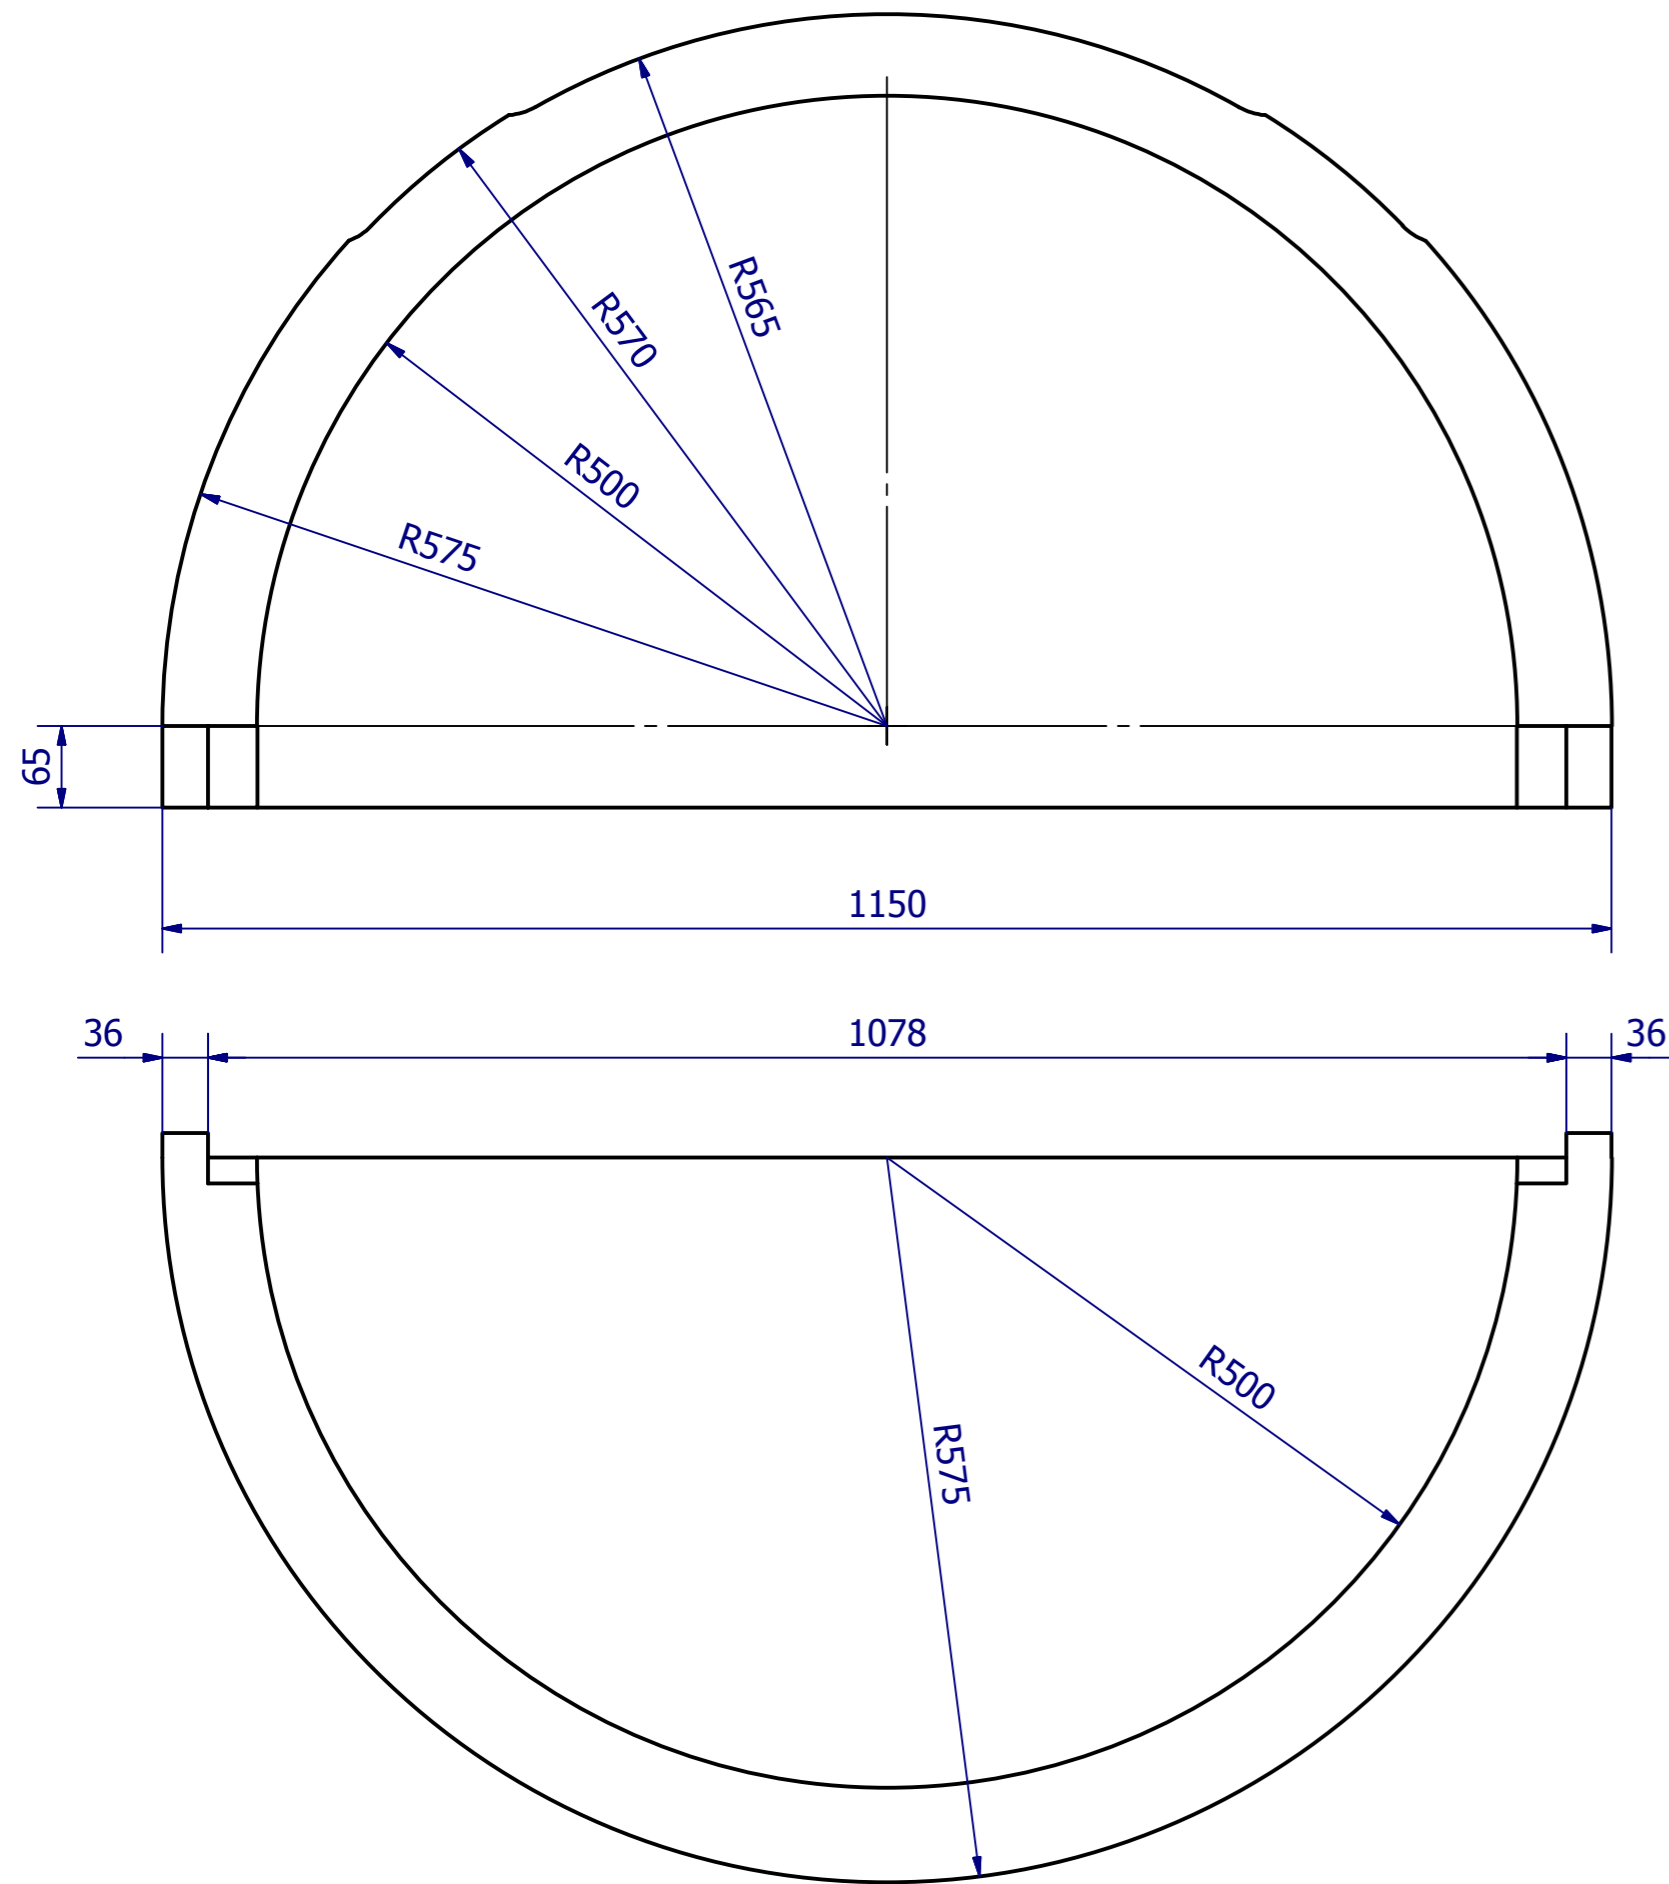

NOT APPROVED
NOT FOR MANUFACTURE

DRAWN D.Walker	14-03-2017	TITLE	
CHECKED		Large Pizza Oven Assembly	
QA		SIZE	DWG NO
MFG		A2	Large Pizza Oven 001
APPROVED		SCALE	REV
		1 : 6	

122 kg