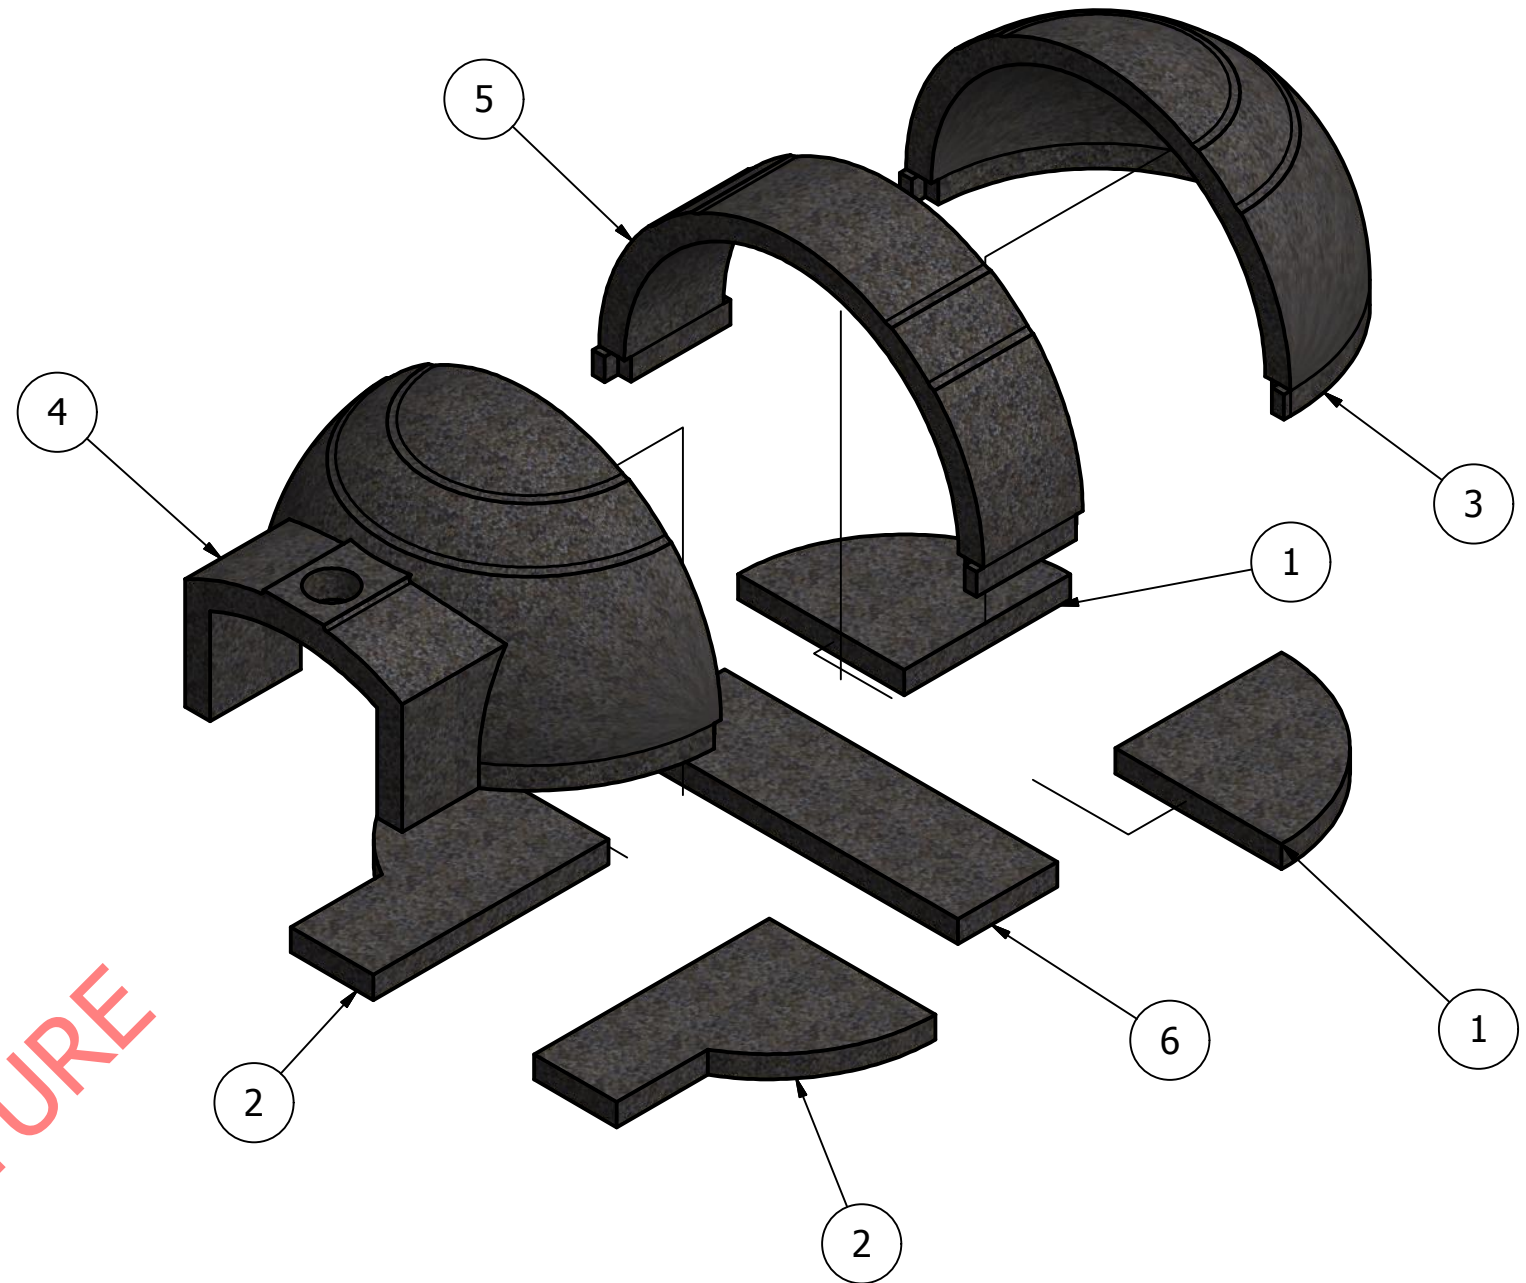

PARTS LIST			
ITEM	QTY	PART NUMBER	DESCRIPTION
1	2	Base001	
2	2	Base002	
3	1	Dome Back001	
4	1	Dome Front001	
5	1	Centre Extension001	Centre Extension
6	1	Centre Base001	Centre Base

NOT APPROVED
NOT FOR MANUFACTURE

446 kg

SHEET 6 OF 6

DRAWN D.Walker		14-03-2017		TITLE Large Pizza Oven Assembly	
CHECKED					
QA					
MFG					
APPROVED				SIZE A3	DWG NO Large Pizza Oven 001
				SCALE 1 / 10	REV
				SHEET 6 OF 6