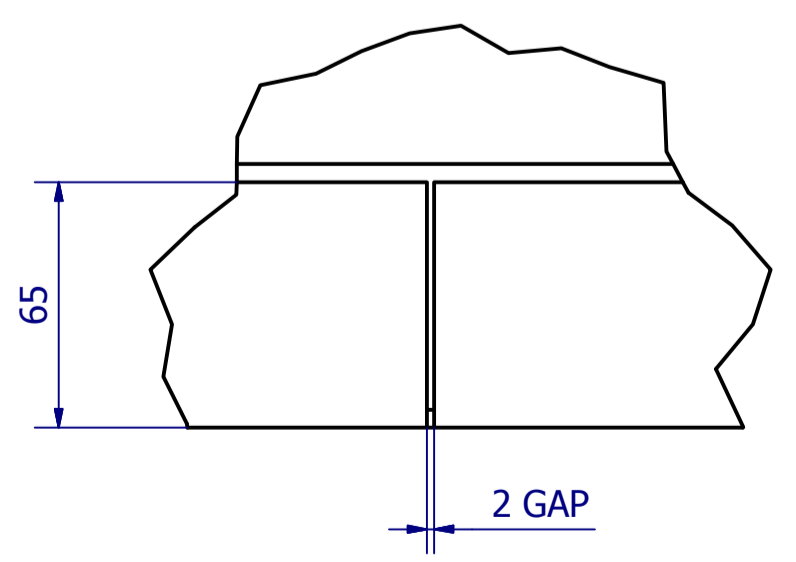

PARTS LIST			
ITEM	QTY	PART NUMBER	DESCRIPTION
1	2	Base001	
2	2	Base002	
3	1	Dome Back001	
4	1	Dome Front001	
5	1	Centre Extension001	Centre Extension
6	1	Centre Base001	Centre Base

NOT APPROVED
NOT FOR MANUFACTURE

C (1/1)

B (1:3)
DETAIL OF DOG LEG JOINT

A (1:2)

SHEET 1 OF 6
SEE SHEET 2 FOR BASE DETAILS
SEE SHEET 3 FOR FRONT DOME DETAILS
SEE SHEET 4 FOR REAR DOME DETAILS
SEE SHEET 5 FOR CENTRE EXTENSION DETAILS
SEE SHEET 6 FOR 3D GENERAL ARRANGEMENT