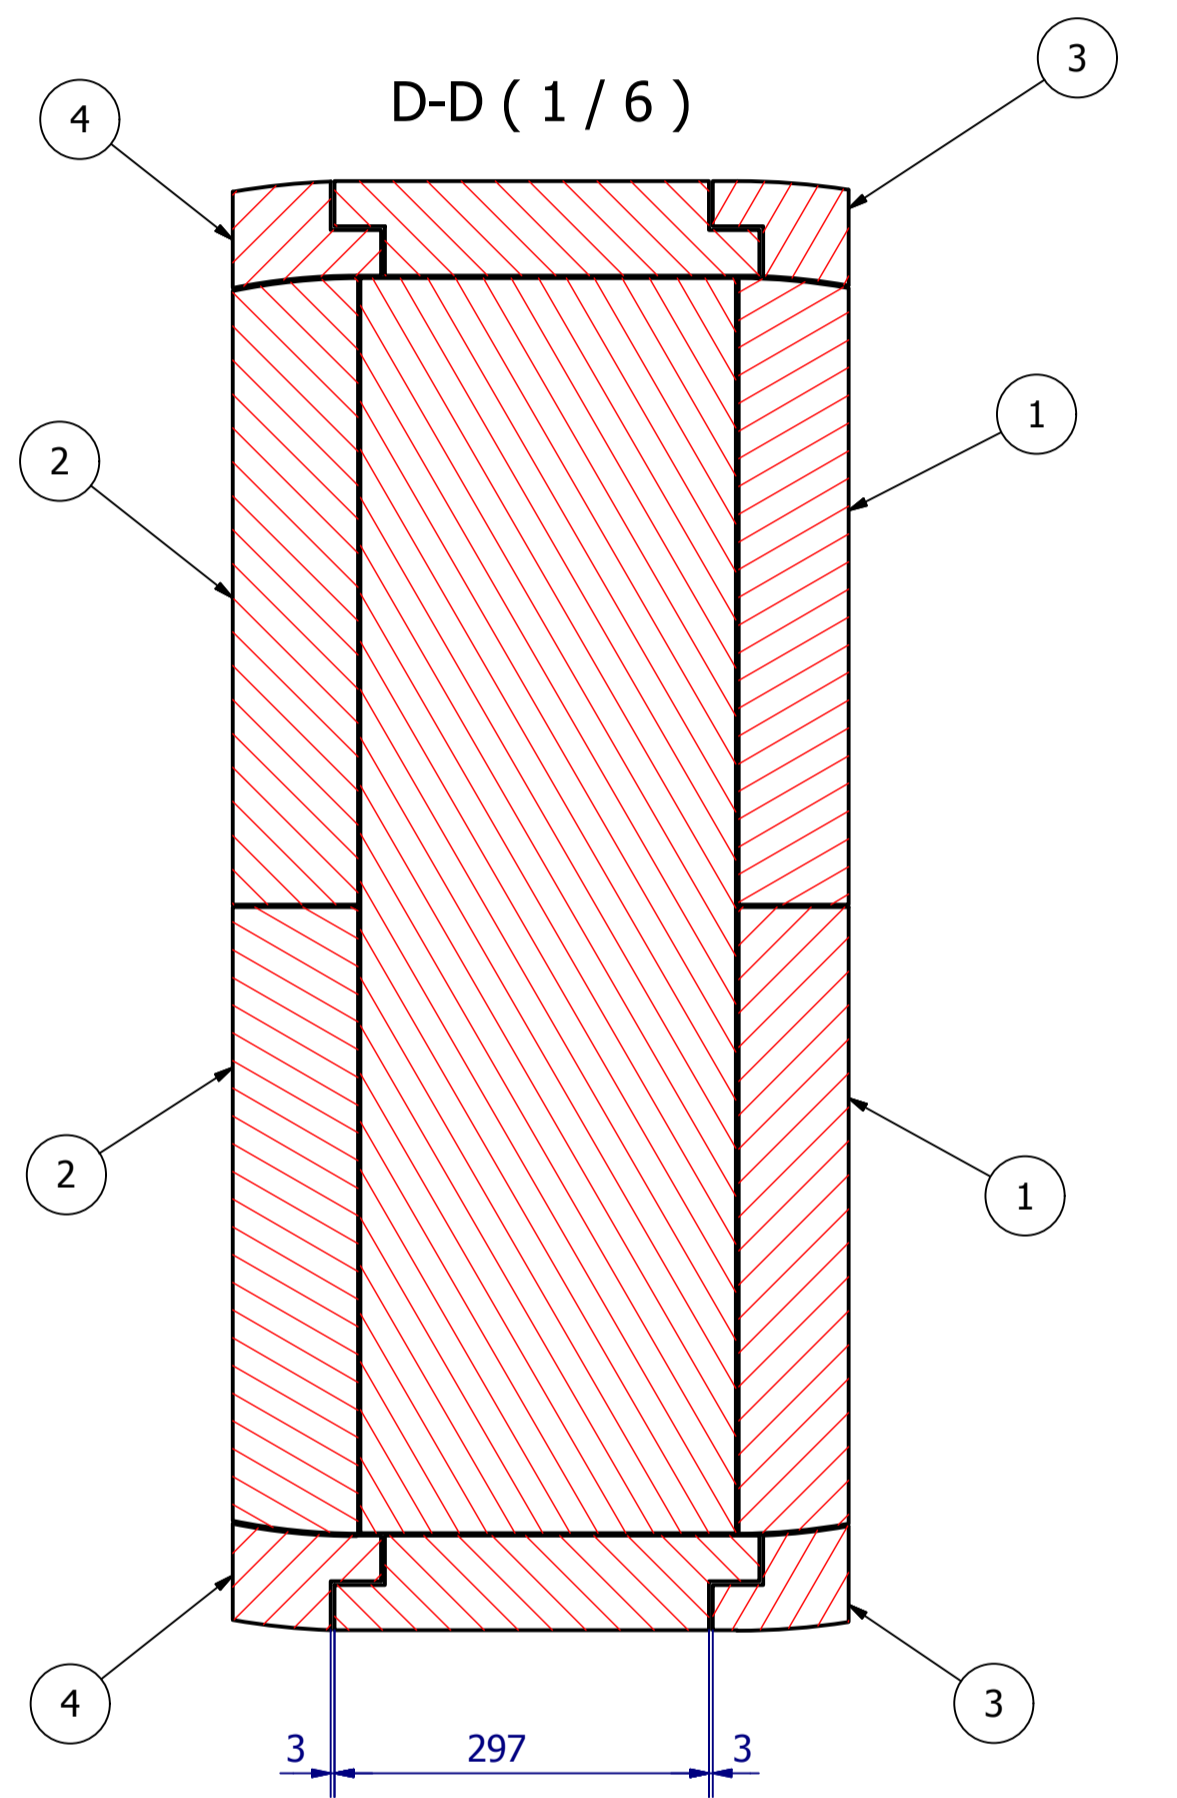

PARTS LIST			
ITEM	QTY	PART NUMBER	DESCRIPTION
1	2	Base001	
2	2	Base002	
3	1	Dome Back001	
4	1	Dome Front001	
5	1	Centre Extension001	Centre Extension
6	1	Centre Base001	Centre Base

NOT APPROVED
NOT FOR MANUFACTURE

C (1/1)

B (1:3)
DETAIL OF DOG LEG JOINT

A (1:2)

SHEET 1 OF 6
SEE SHEET 2 FOR BASE DETAILS
SEE SHEET 3 FOR FRONT DOME DETAILS
SEE SHEET 4 FOR REAR DOME DETAILS
SEE SHEET 5 FOR CENTRE EXTENSION DETAILS
SEE SHEET 6 FOR 3D GENERAL ARRANGEMENT