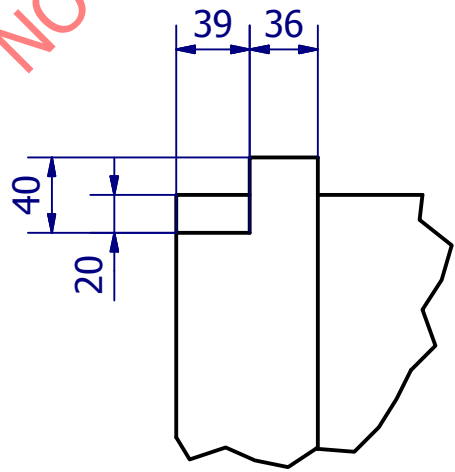

NOT APPROVED
NOT FOR MANUFACTURE

L (1 : 4)