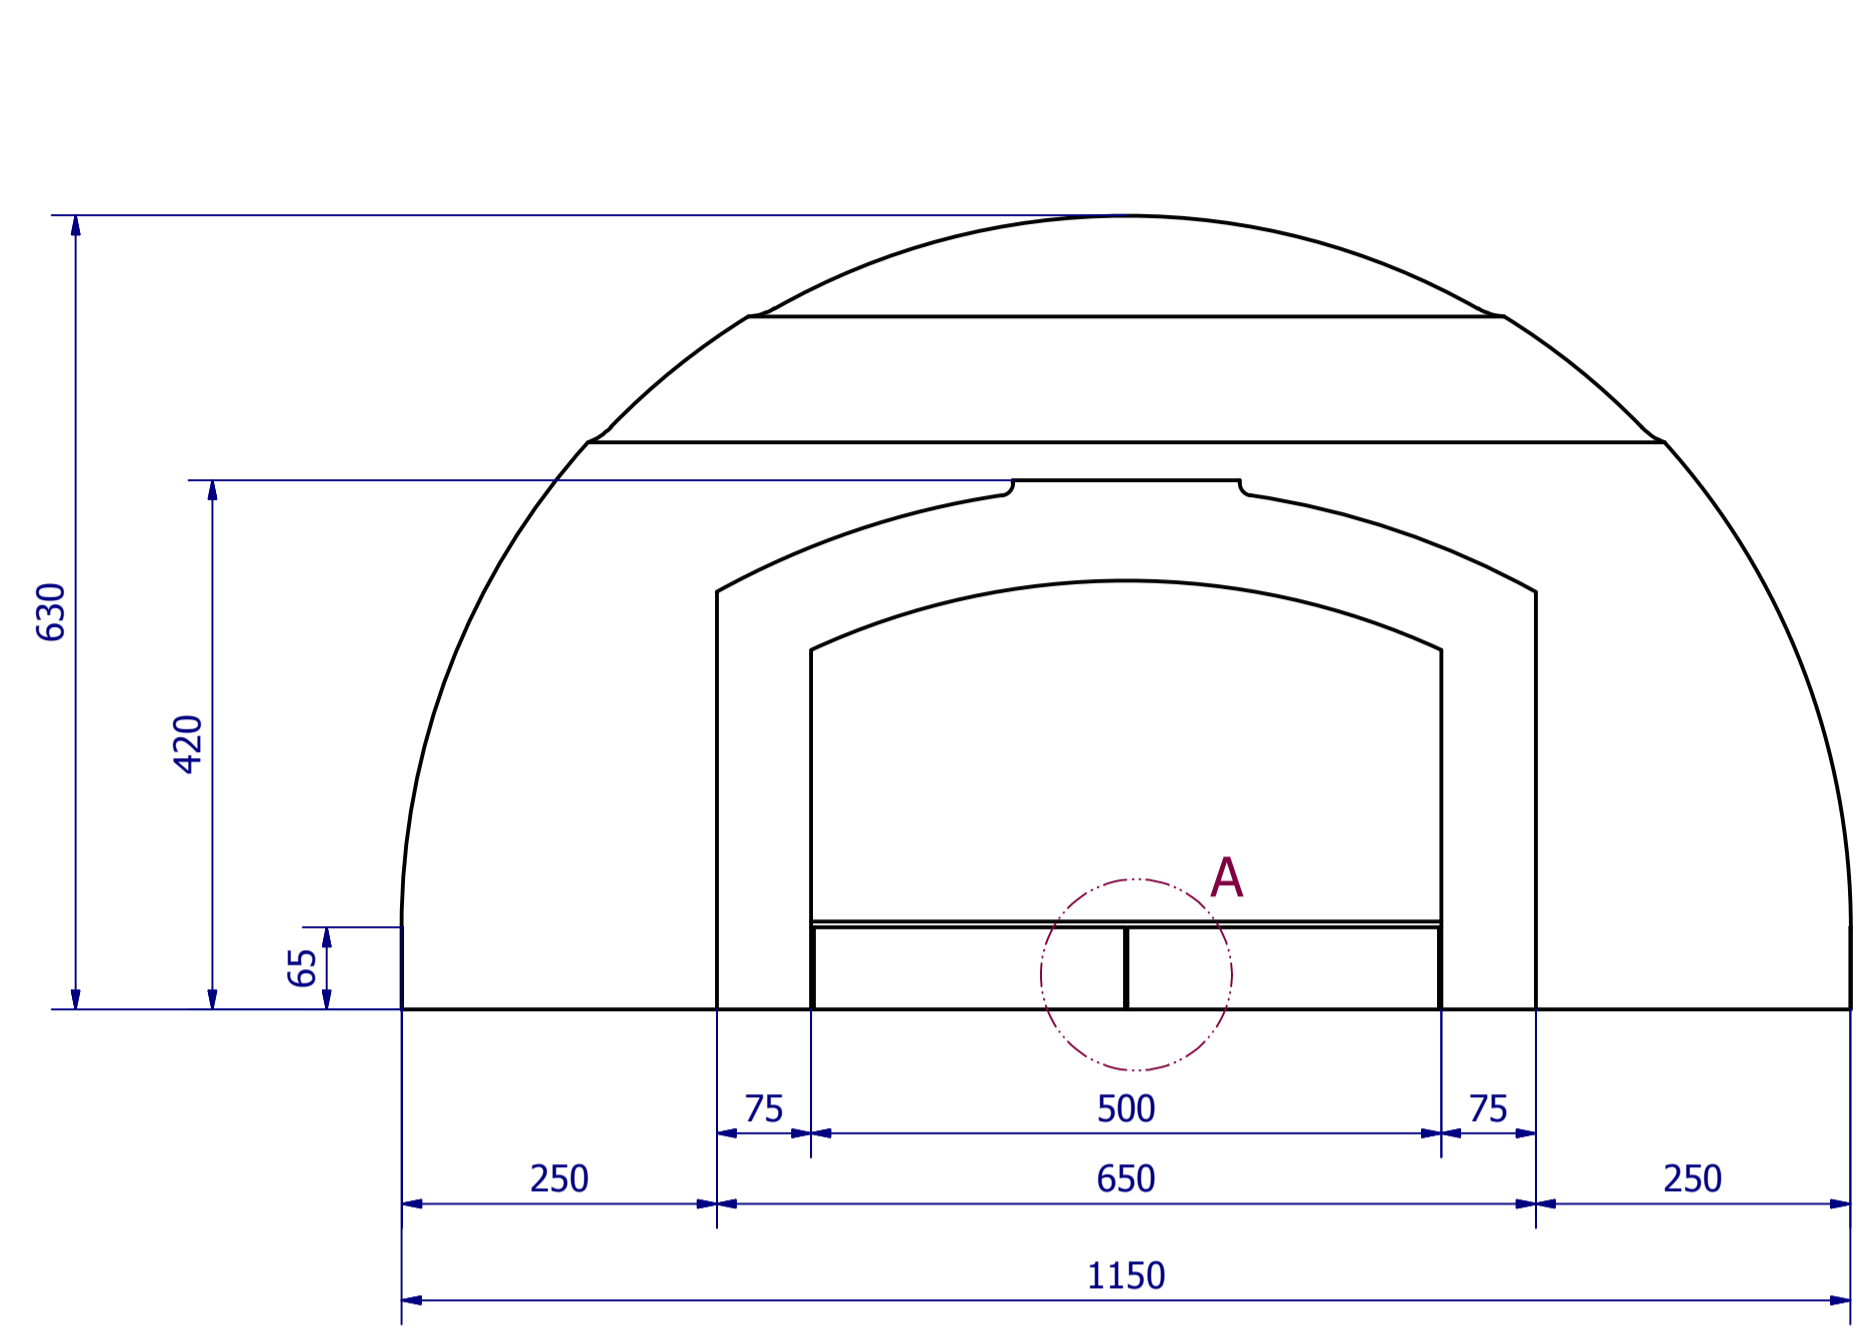

PARTS LIST			
ITEM	QTY	PART NUMBER	DESCRIPTION
1	2	Base001	
2	2	Base002	
3	1	Dome Back001	
4	1	Dome Front001	
5	1	Centre Extension001	Centre Extension
6	1	Centre Base001	Centre Base

NOT APPROVED
NOT FOR MANUFACTURE

C (1/1)

B (1:3)
DETAIL OF DOG LEG JOINT

A (1:2)

SHEET 1 OF 6
SEE SHEET 2 FOR BASE DETAILS
SEE SHEET 3 FOR FRONT DOME DETAILS
SEE SHEET 4 FOR REAR DOME DETAILS
SEE SHEET 5 FOR CENTRE EXTENSION DETAILS
SEE SHEET 6 FOR 3D GENERAL ARRANGEMENT