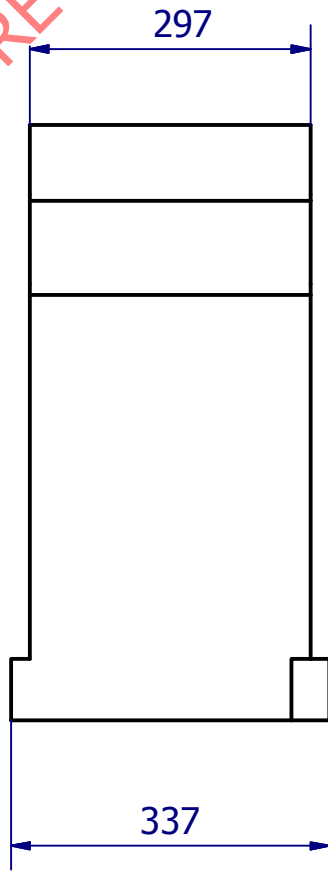

PARTS LIST			
ITEM	QTY	PART NUMBER	DESCRIPTION
1	2	Base001	
2	2	Base002	
3	1	Dome Back001	
4	1	Dome Front001	
5	1	Centre Extension001	Centre Extension
6	1	Centre Base001	Centre Base

NOT APPROVED
NOT FOR MANUFACTURE

C (1/1)

B (1:3)
DETAIL OF DOG LEG JOINT

A (1:2)

SHEET 1 OF 6
SEE SHEET 2 FOR BASE DETAILS
SEE SHEET 3 FOR FRONT DOME DETAILS
SEE SHEET 4 FOR REAR DOME DETAILS
SEE SHEET 5 FOR CENTRE EXTENSION DETAILS
SEE SHEET 6 FOR 3D GENERAL ARRANGEMENT

134 kg

G (1 : 2)
DETAIL OF DOG LEG JOINT

H (1 : 4)

NOT APPROVED
NOT FOR MANUFACTURE

DRAWN D.Walker	14-03-2017	TITLE	
CHECKED		Large Pizza Oven Assembly	
QA		SIZE	DWG NO
MFG		A2	Large Pizza Oven 001
APPROVED		SCALE	REV
		1 : 6	

122 kg

NOT APPROVED
NOT FOR MANUFACTURE

L (1 : 4)

450
(5mm WALL REDUCTION THIS HEIGHT)

DETAIL OF DOG
LEG JOINT

SHEET 5 OF 6

63 kg

DRAWN D.Walker		14-03-2017		TITLE Large Pizza Oven Assembly	
CHECKED					
QA					
MFG					
APPROVED				SIZE A3	DWG NO Large Pizza Oven 001
		SCALE 1 : 8		REV	
				SHEET 5 OF 6	