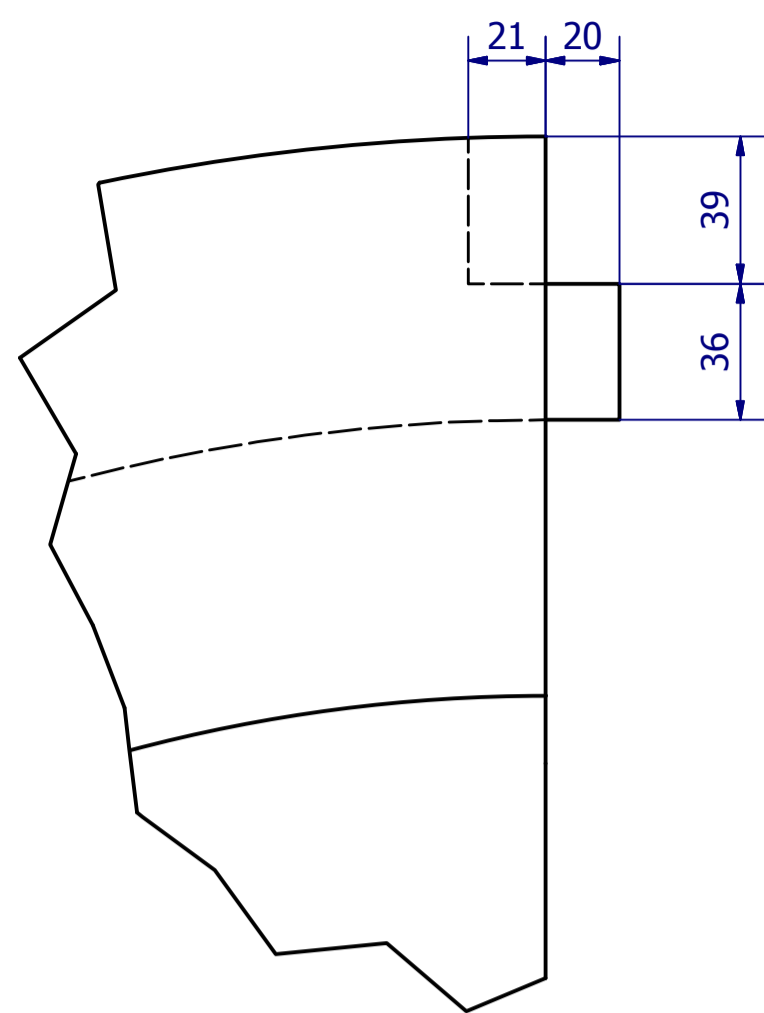

G (1:2)
DETAIL OF DOG LEG JOINT

NOT APPROVED
NOT FOR MANUFACTURE