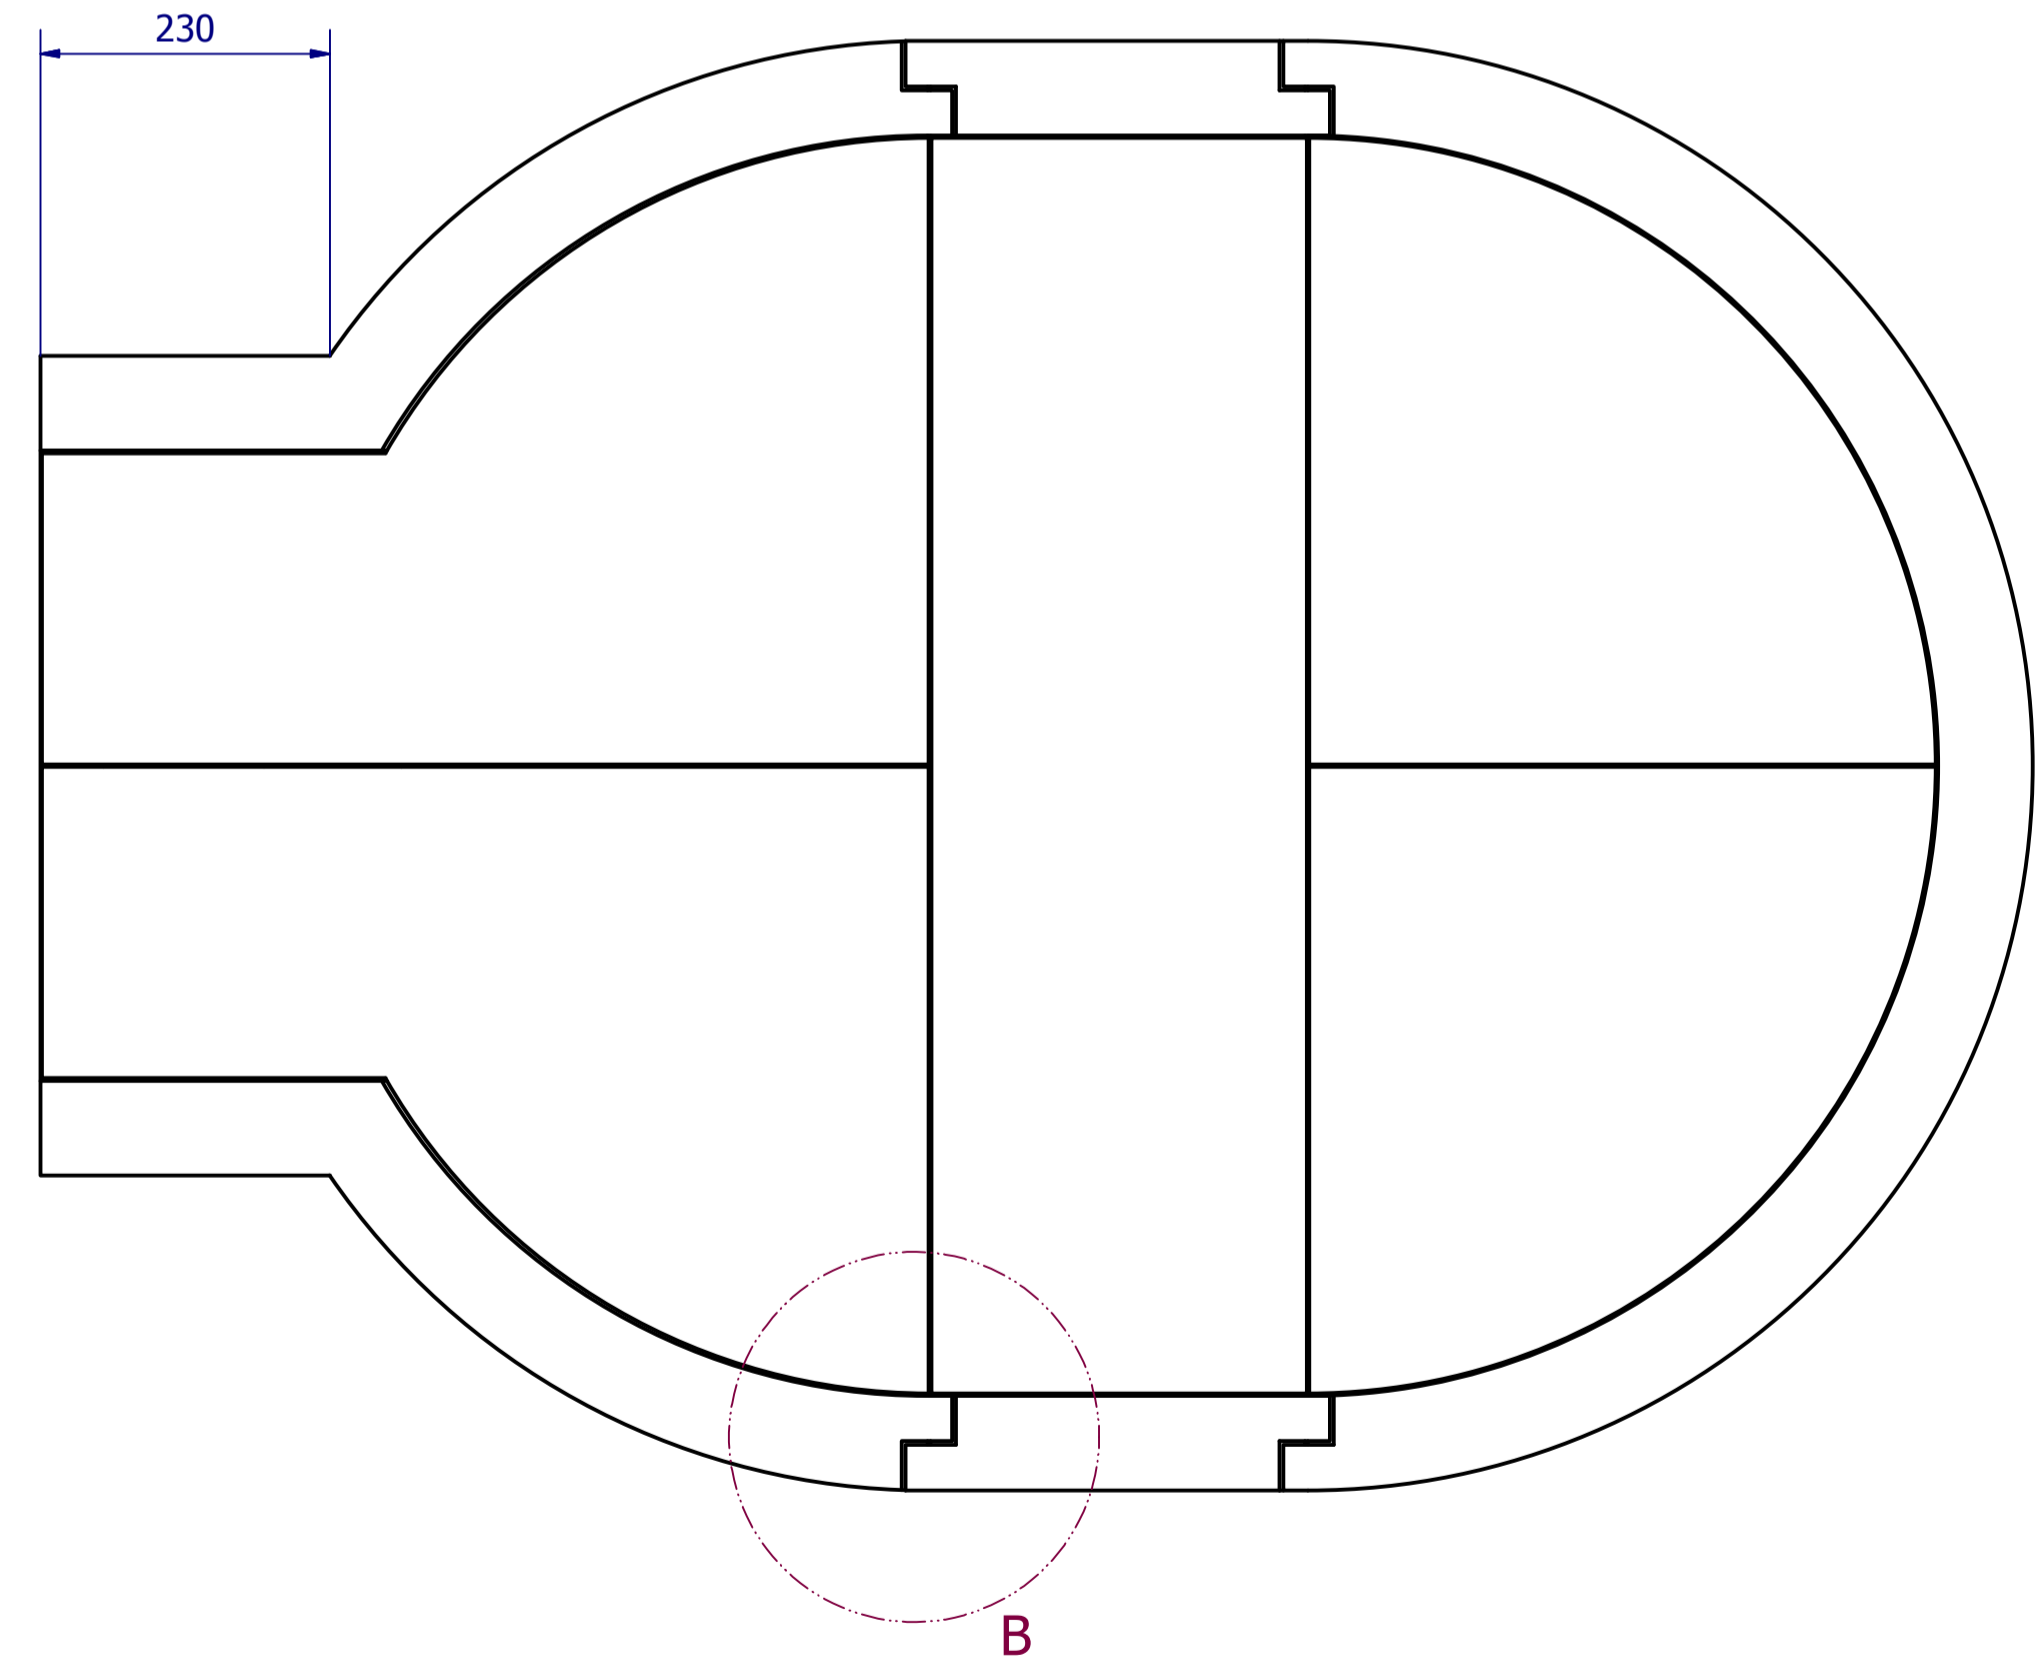

PARTS LIST			
ITEM	QTY	PART NUMBER	DESCRIPTION
1	2	Base001	
2	2	Base002	
3	1	Dome Back001	
4	1	Dome Front001	
5	1	Centre Extension001	Centre Extension
6	1	Centre Base001	Centre Base

NOT APPROVED
NOT FOR MANUFACTURE

C (1/1)

B (1:3)
DETAIL OF DOG LEG JOINT

A (1:2)

SHEET 1 OF 6
SEE SHEET 2 FOR BASE DETAILS
SEE SHEET 3 FOR FRONT DOME DETAILS
SEE SHEET 4 FOR REAR DOME DETAILS
SEE SHEET 5 FOR CENTRE EXTENSION DETAILS
SEE SHEET 6 FOR 3D GENERAL ARRANGEMENT