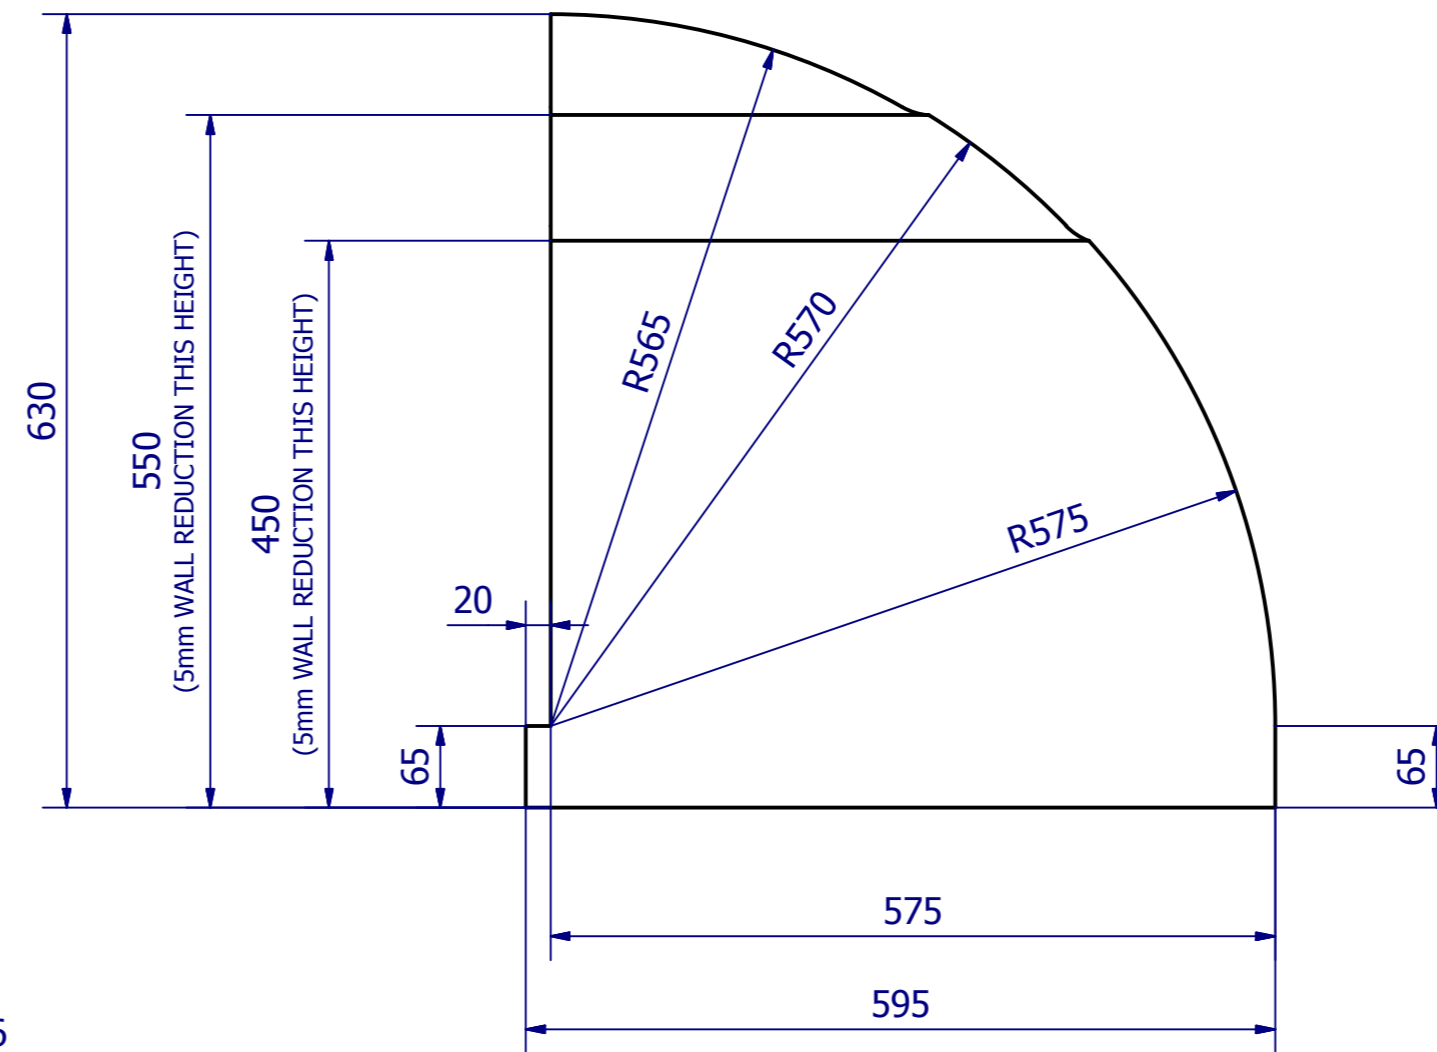

134 kg

G (1 : 2)
DETAIL OF DOG LEG JOINT

H (1 : 4)

NOT APPROVED
NOT FOR MANUFACTURE

DRAWN D.Walker	14-03-2017	TITLE	
CHECKED		Large Pizza Oven Assembly	
QA		SIZE	DWG NO
MFG		A2	Large Pizza Oven 001
APPROVED		SCALE	REV
		1 : 6	