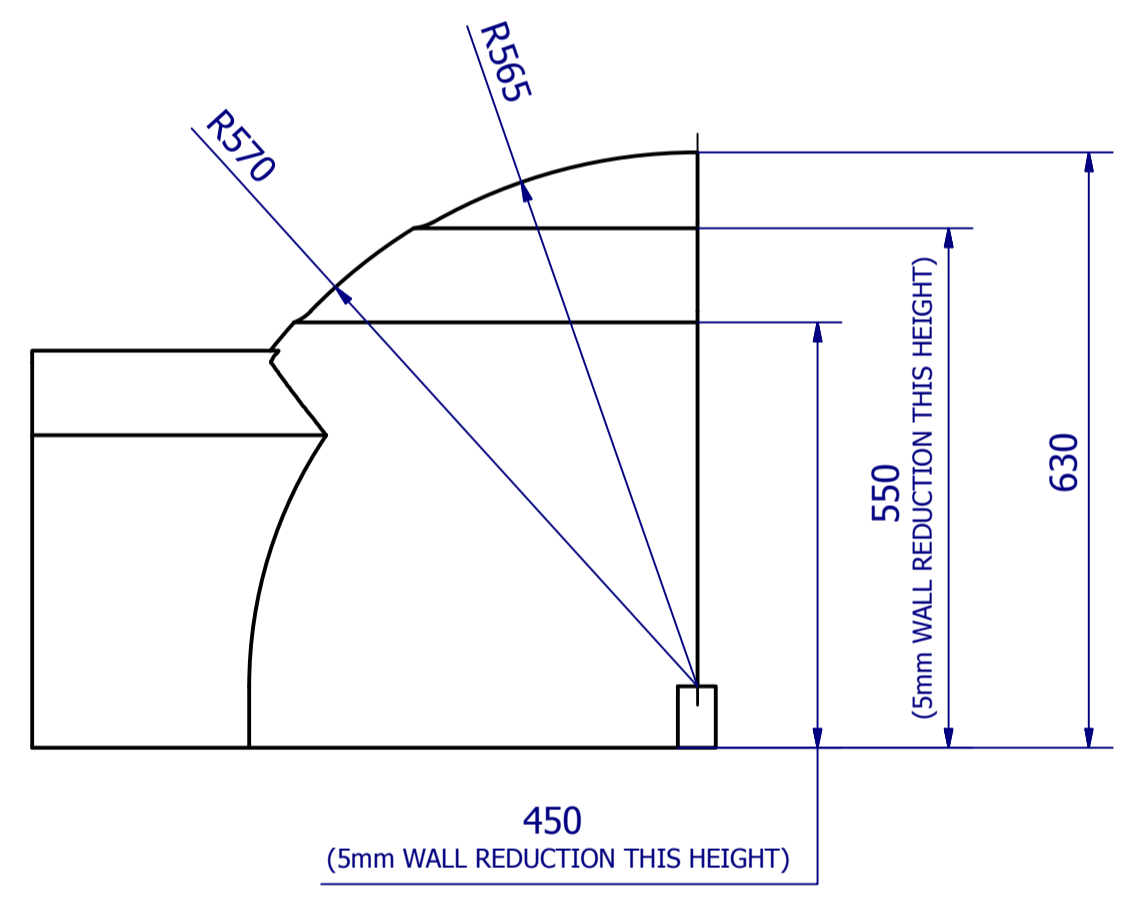

NOT APPROVED
NOT FOR MANUFACTURE

E

DRAWN D.Walker	14-03-2017			
CHECKED		TITLE		
QA		Large Pizza Oven Assembly		
MFG				
APPROVED				
		SIZE A1	DWG NO Large Pizza Oven 001	REV A
		SCALE 1:8	SHEET 3 OF 6	

134 kg