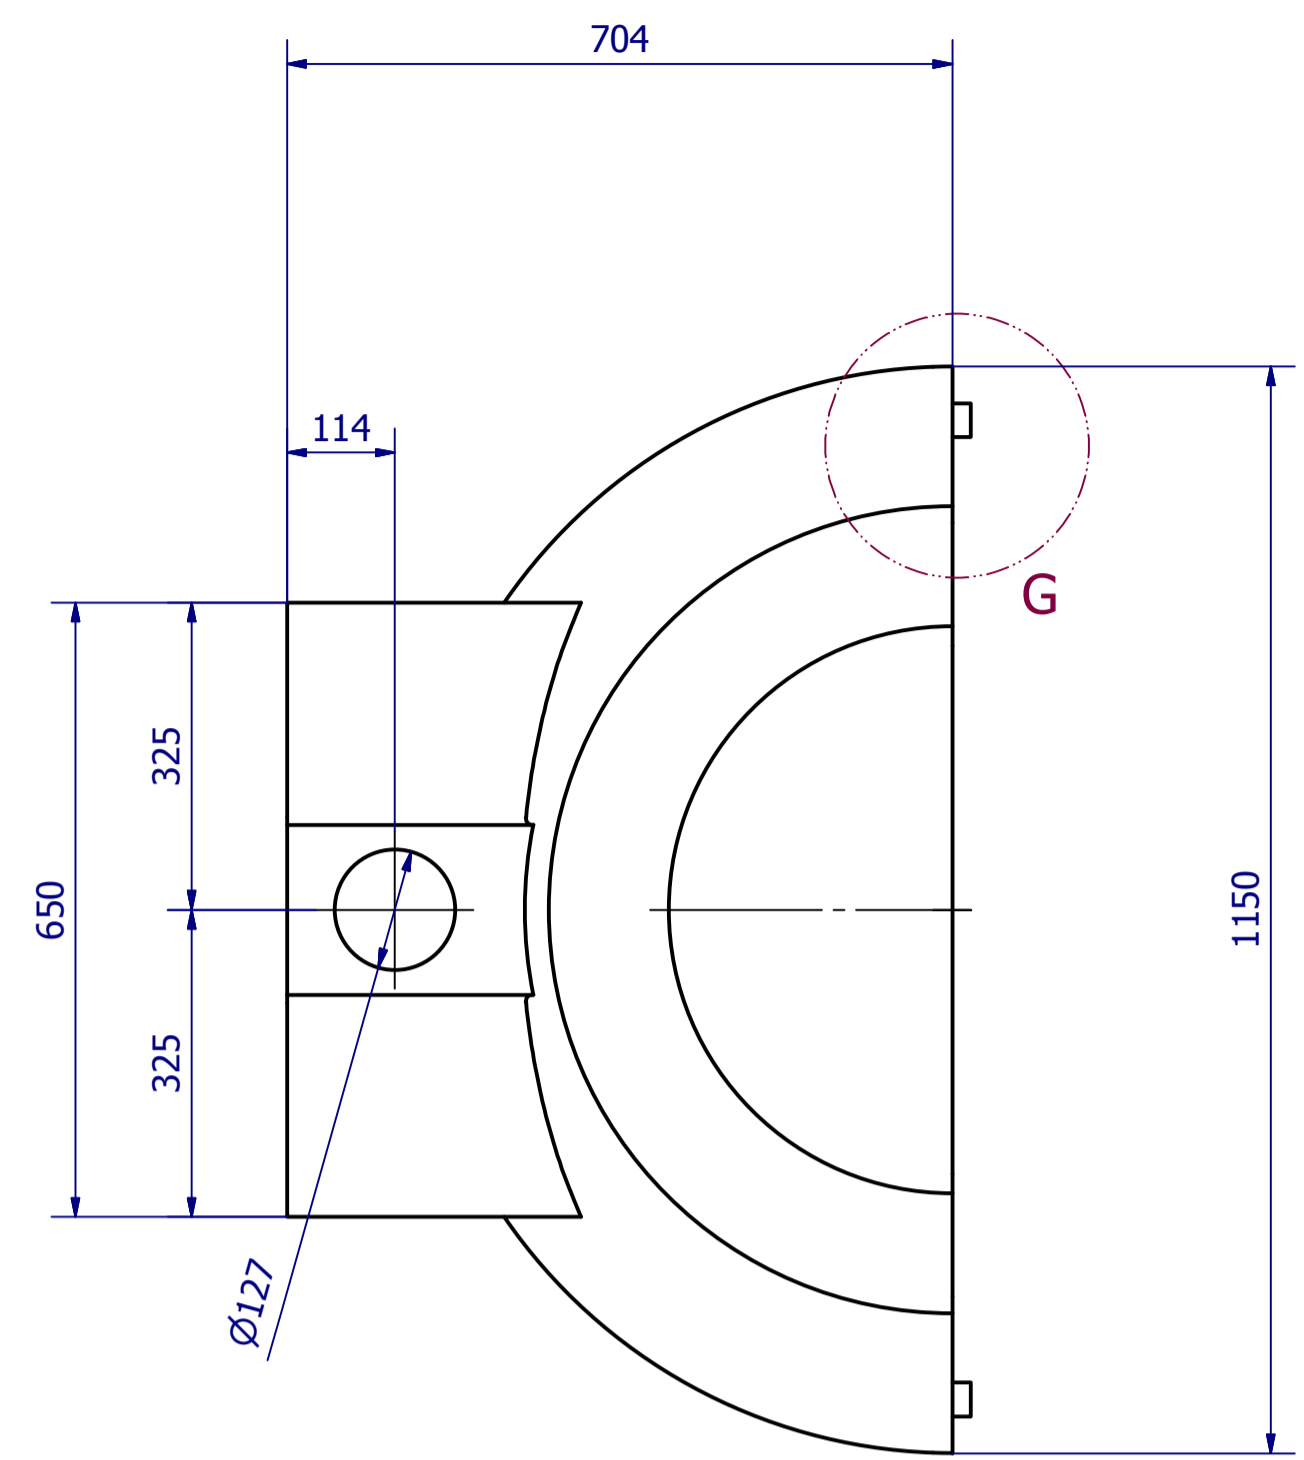

C (1/1)

B (1:3)
DETAIL OF DOG LEG JOINT

A (1:2)

SHEET 1 OF 6
SEE SHEET 2 FOR BASE DETAILS
SEE SHEET 3 FOR FRONT DOME DETAILS
SEE SHEET 4 FOR REAR DOME DETAILS
SEE SHEET 5 FOR CENTRE EXTENSION DETAILS
SEE SHEET 6 FOR 3D GENERAL ARRANGEMENT

G (1:2)
DETAIL OF DOG LEG JOINT

NOT APPROVED
NOT FOR MANUFACTURE

F (1:5)

E

E (1:3)

DRAWN D.Walker	14-03-2017			
CHECKED		TITLE		
QA		Large Pizza Oven Assembly		
MFG				
APPROVED				
		SIZE A1	DWG NO Large Pizza Oven 001	REV A
		SCALE 1:8	SHEET 3 OF 6	