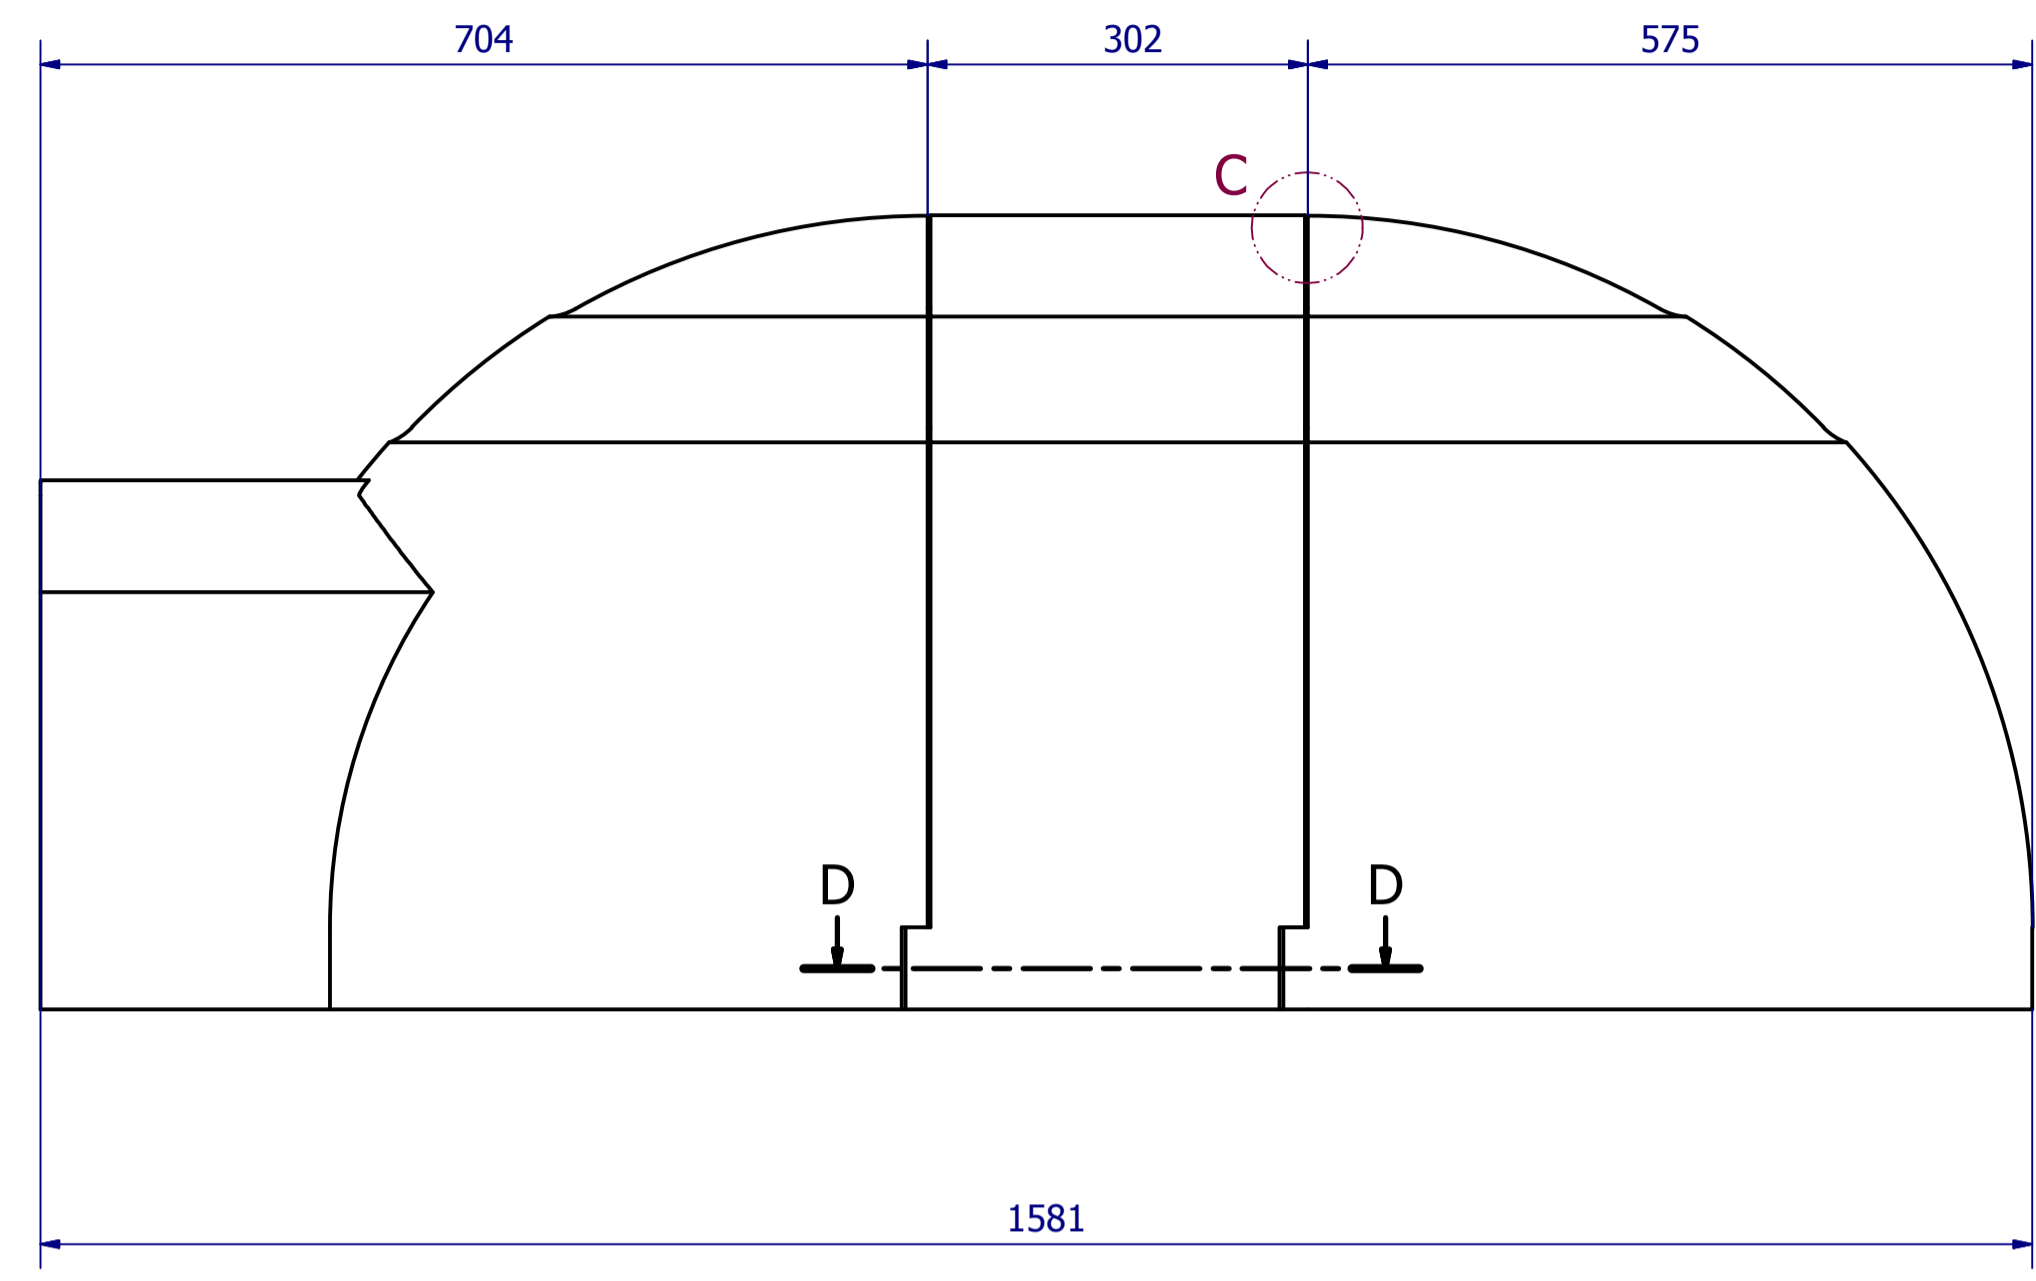

PARTS LIST			
ITEM	QTY	PART NUMBER	DESCRIPTION
1	2	Base001	
2	2	Base002	
3	1	Dome Back001	
4	1	Dome Front001	
5	1	Centre Extension001	Centre Extension
6	1	Centre Base001	Centre Base

NOT APPROVED
NOT FOR MANUFACTURE

C (1/1)

B (1:3)
DETAIL OF DOG LEG JOINT

A (1:2)

SHEET 1 OF 6
SEE SHEET 2 FOR BASE DETAILS
SEE SHEET 3 FOR FRONT DOME DETAILS
SEE SHEET 4 FOR REAR DOME DETAILS
SEE SHEET 5 FOR CENTRE EXTENSION DETAILS
SEE SHEET 6 FOR 3D GENERAL ARRANGEMENT