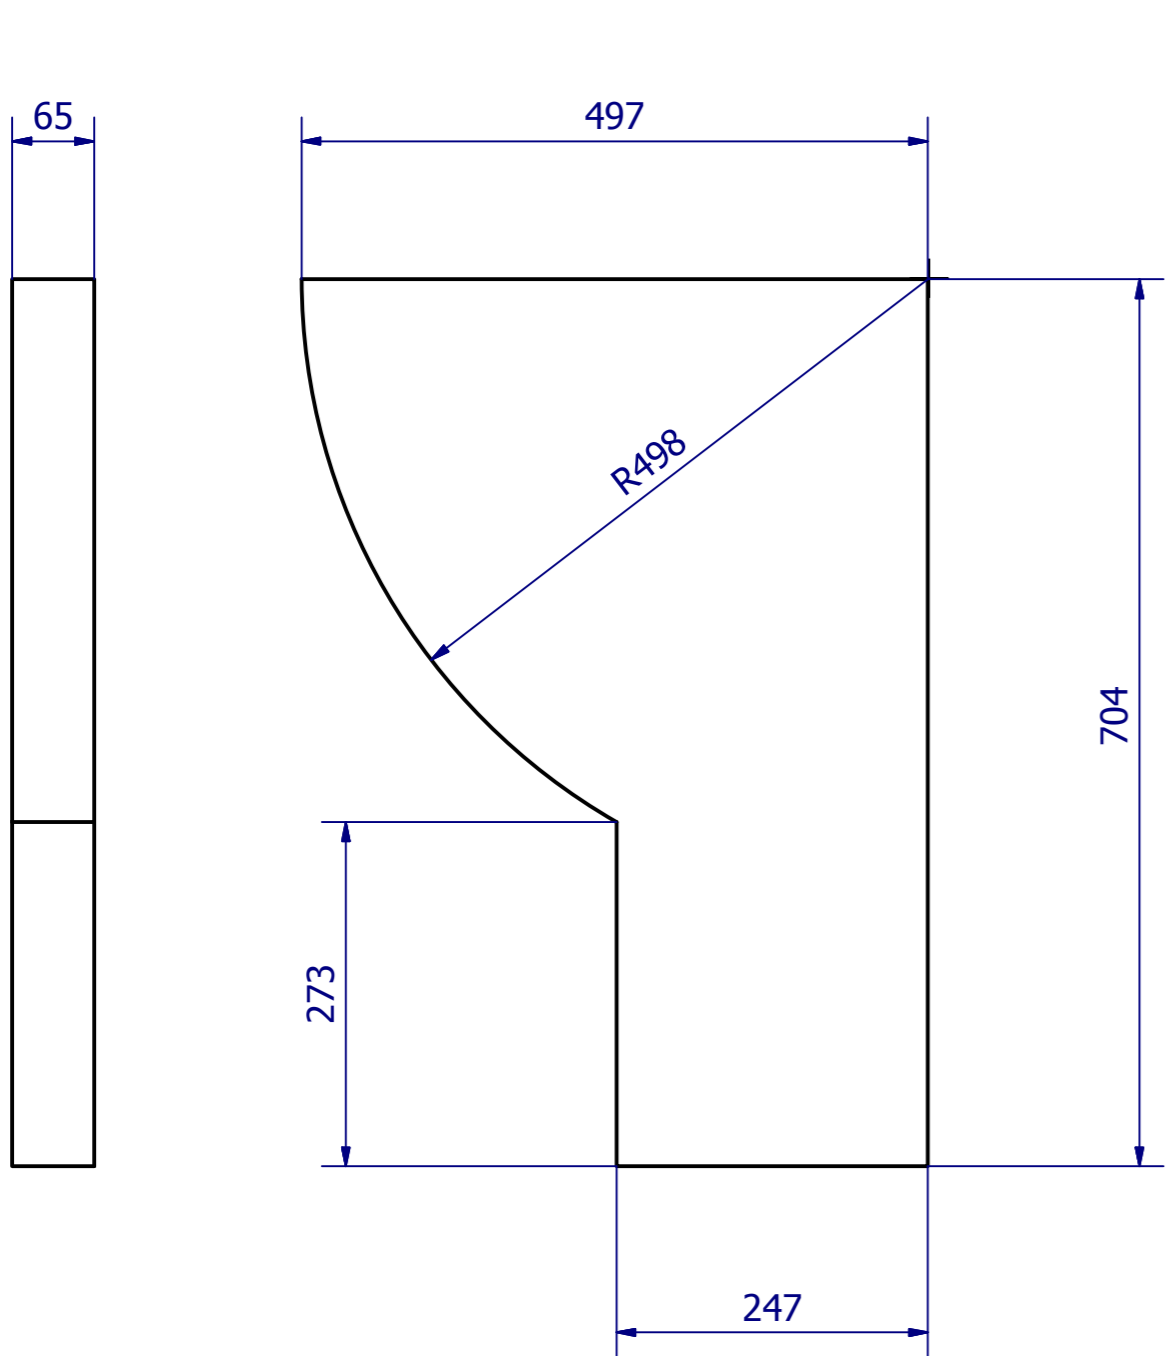

PARTS LIST			
ITEM	QTY	PART NUMBER	DESCRIPTION
1	2	Base001	
2	2	Base002	
3	1	Dome Back001	
4	1	Dome Front001	
5	1	Centre Extension001	Centre Extension
6	1	Centre Base001	Centre Base

NOT APPROVED
NOT FOR MANUFACTURE

C (1/1)

B (1:3)
DETAIL OF DOG LEG JOINT

A (1:2)

SHEET 1 OF 6
SEE SHEET 2 FOR BASE DETAILS
SEE SHEET 3 FOR FRONT DOME DETAILS
SEE SHEET 4 FOR REAR DOME DETAILS
SEE SHEET 5 FOR CENTRE EXTENSION DETAILS
SEE SHEET 6 FOR 3D GENERAL ARRANGEMENT

446 kg

DRAWN D.Walker	14-03-2017		
CHECKED		TITLE	
QA		Large Pizza Oven Assembly	
MFG		SIZE	DWG NO
APPROVED		A1	Large Pizza Oven 001
		SCALE	1 / 6
			SHEET 1 OF 6

DETAIL OF BASE 002 (1 : 6)
27 kg

VIEW45 (1 : 6)
DETAIL OF CENTRE BASE
32 kg