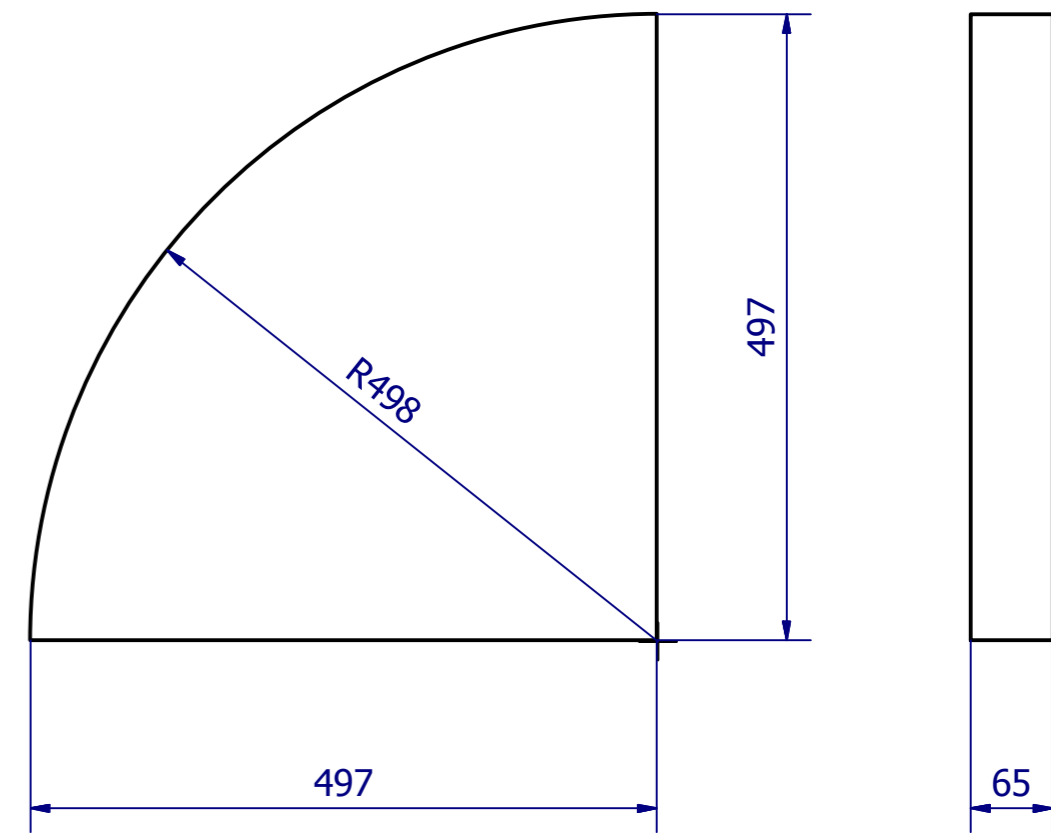

DETAIL OF BASE 001 (1 : 6)
21 kg

NOT APPROVED
NOT FOR MANUFACTURE

DRAWN D.Walker	14-03-2017			
CHECKED		TITLE		
QA		Large Pizza Oven Assembly		
MFG				
APPROVED				
		SIZE A2	DWG NO Large Pizza Oven 001	REV
		SCALE 1 : 6	SHEET 2 OF 6