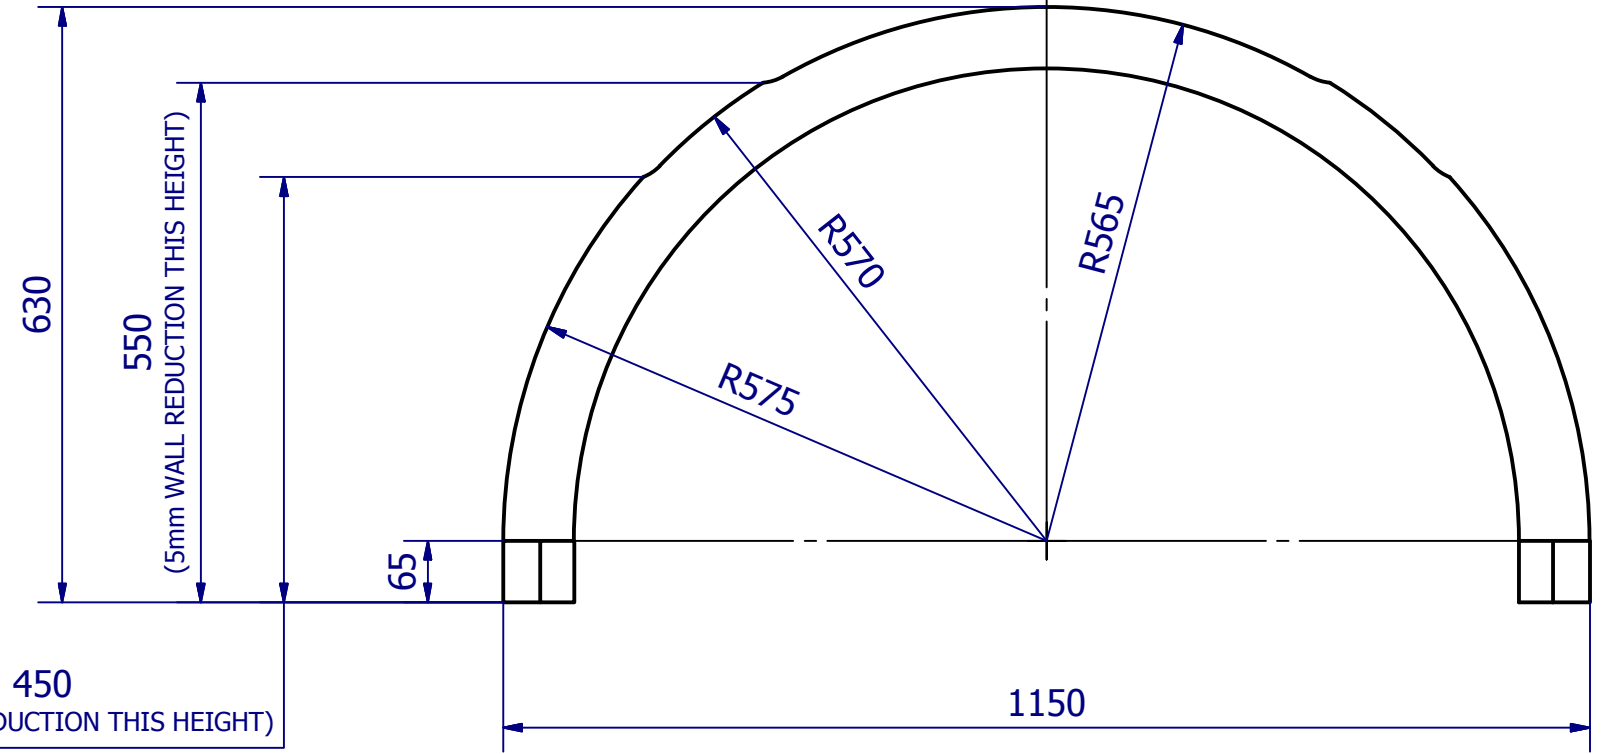

122 kg

NOT APPROVED
NOT FOR MANUFACTURE

L (1 : 4)

450
(5mm WALL REDUCTION THIS HEIGHT)

DETAIL OF DOG
LEG JOINT

SHEET 5 OF 6

63 kg

DRAWN D.Walker		14-03-2017		TITLE Large Pizza Oven Assembly	
CHECKED					
QA					
MFG					
APPROVED				SIZE A3	DWG NO Large Pizza Oven 001
		SCALE 1 : 8		REV	
				SHEET 5 OF 6	