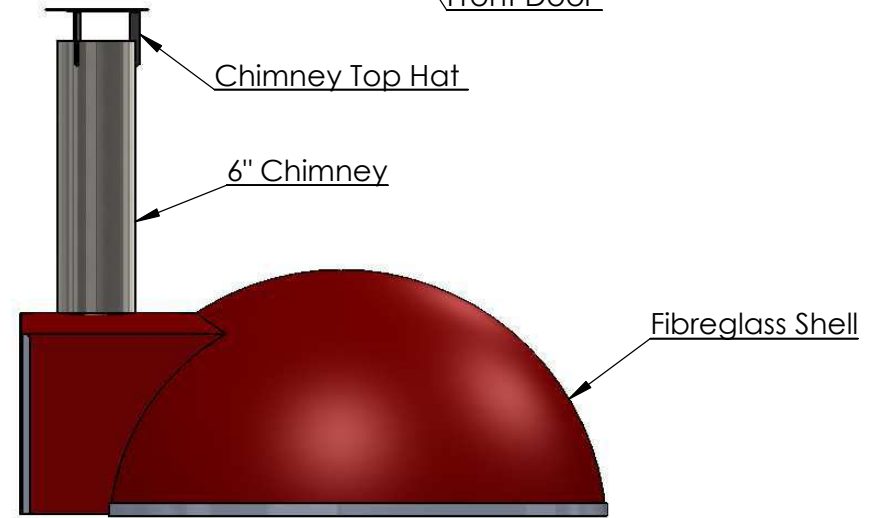

All Dimensions are in mm unless otherwise stated

DRAFT
PRE-SIGN OFF

www.blisteringwoodfiredovens.co.uk

Scale 1:15

DO NOT SCALE DRAWING		REVISION A	
NAME	DATE	1164.50 WAS 1089.50	
DRAWN G.Hunter	Feb 14		
TITLE: XLarge 1050mm Oven			
DWG NO. BW0-1050-C1		A4	
SHEET 1 OF 1			