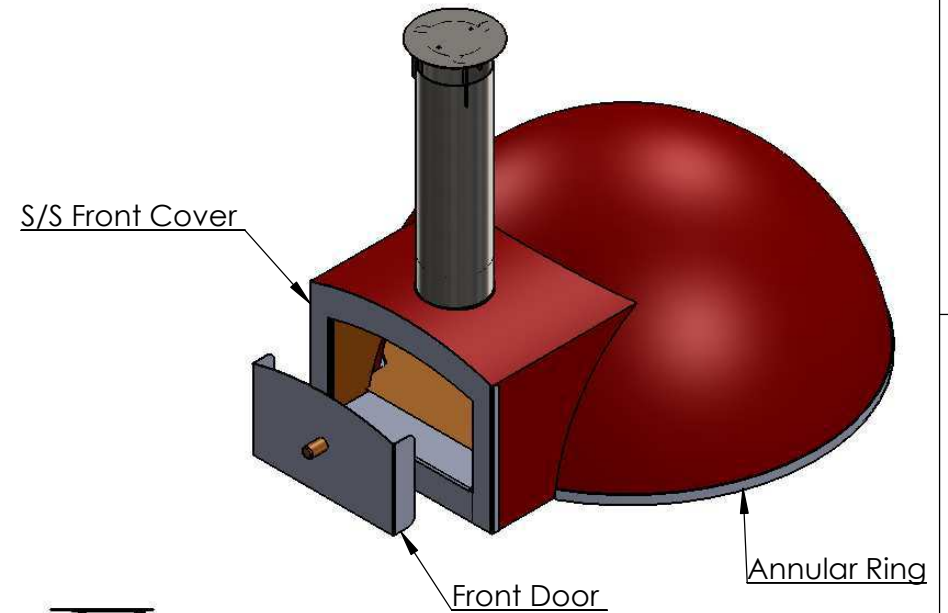

All Dimensions are in mm unless otherwise stated

DRAFT
PRE-SIGN OFF

www.blisteringwoodfiredovens.co.uk

Scale 1:15

DO NOT SCALE DRAWING		REVISION A	
NAME	DATE	1164.50 WAS 1089.50	
DRAWN G.Hunter	Feb 14		
TITLE: XLarge 1050mm Oven			
DWG NO. BW0-1050-C1		A4	
SHEET 1 OF 1			