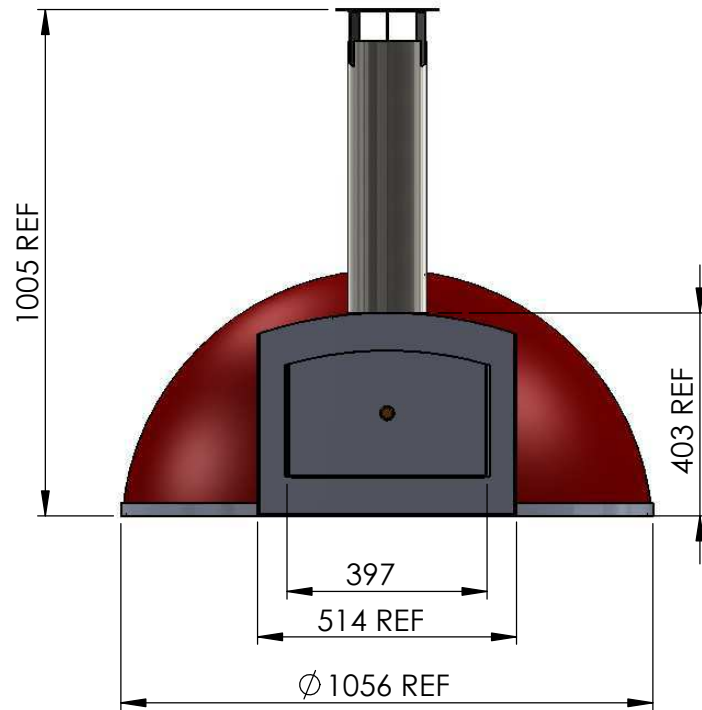

All Dimensions are in mm unless otherwise stated

DRAFT
PRE-SIGN OFF

www.blisteringwoodfiredovens.co.uk

Scale 1:15

DO NOT SCALE DRAWING		REVISION A	
NAME	DATE	1164.50 WAS 1089.50	
DRAWN G.Hunter	Feb 14		
TITLE: XLarge 1050mm Oven			
DWG NO. BW0-1050-C1		A4	
SHEET 1 OF 1			